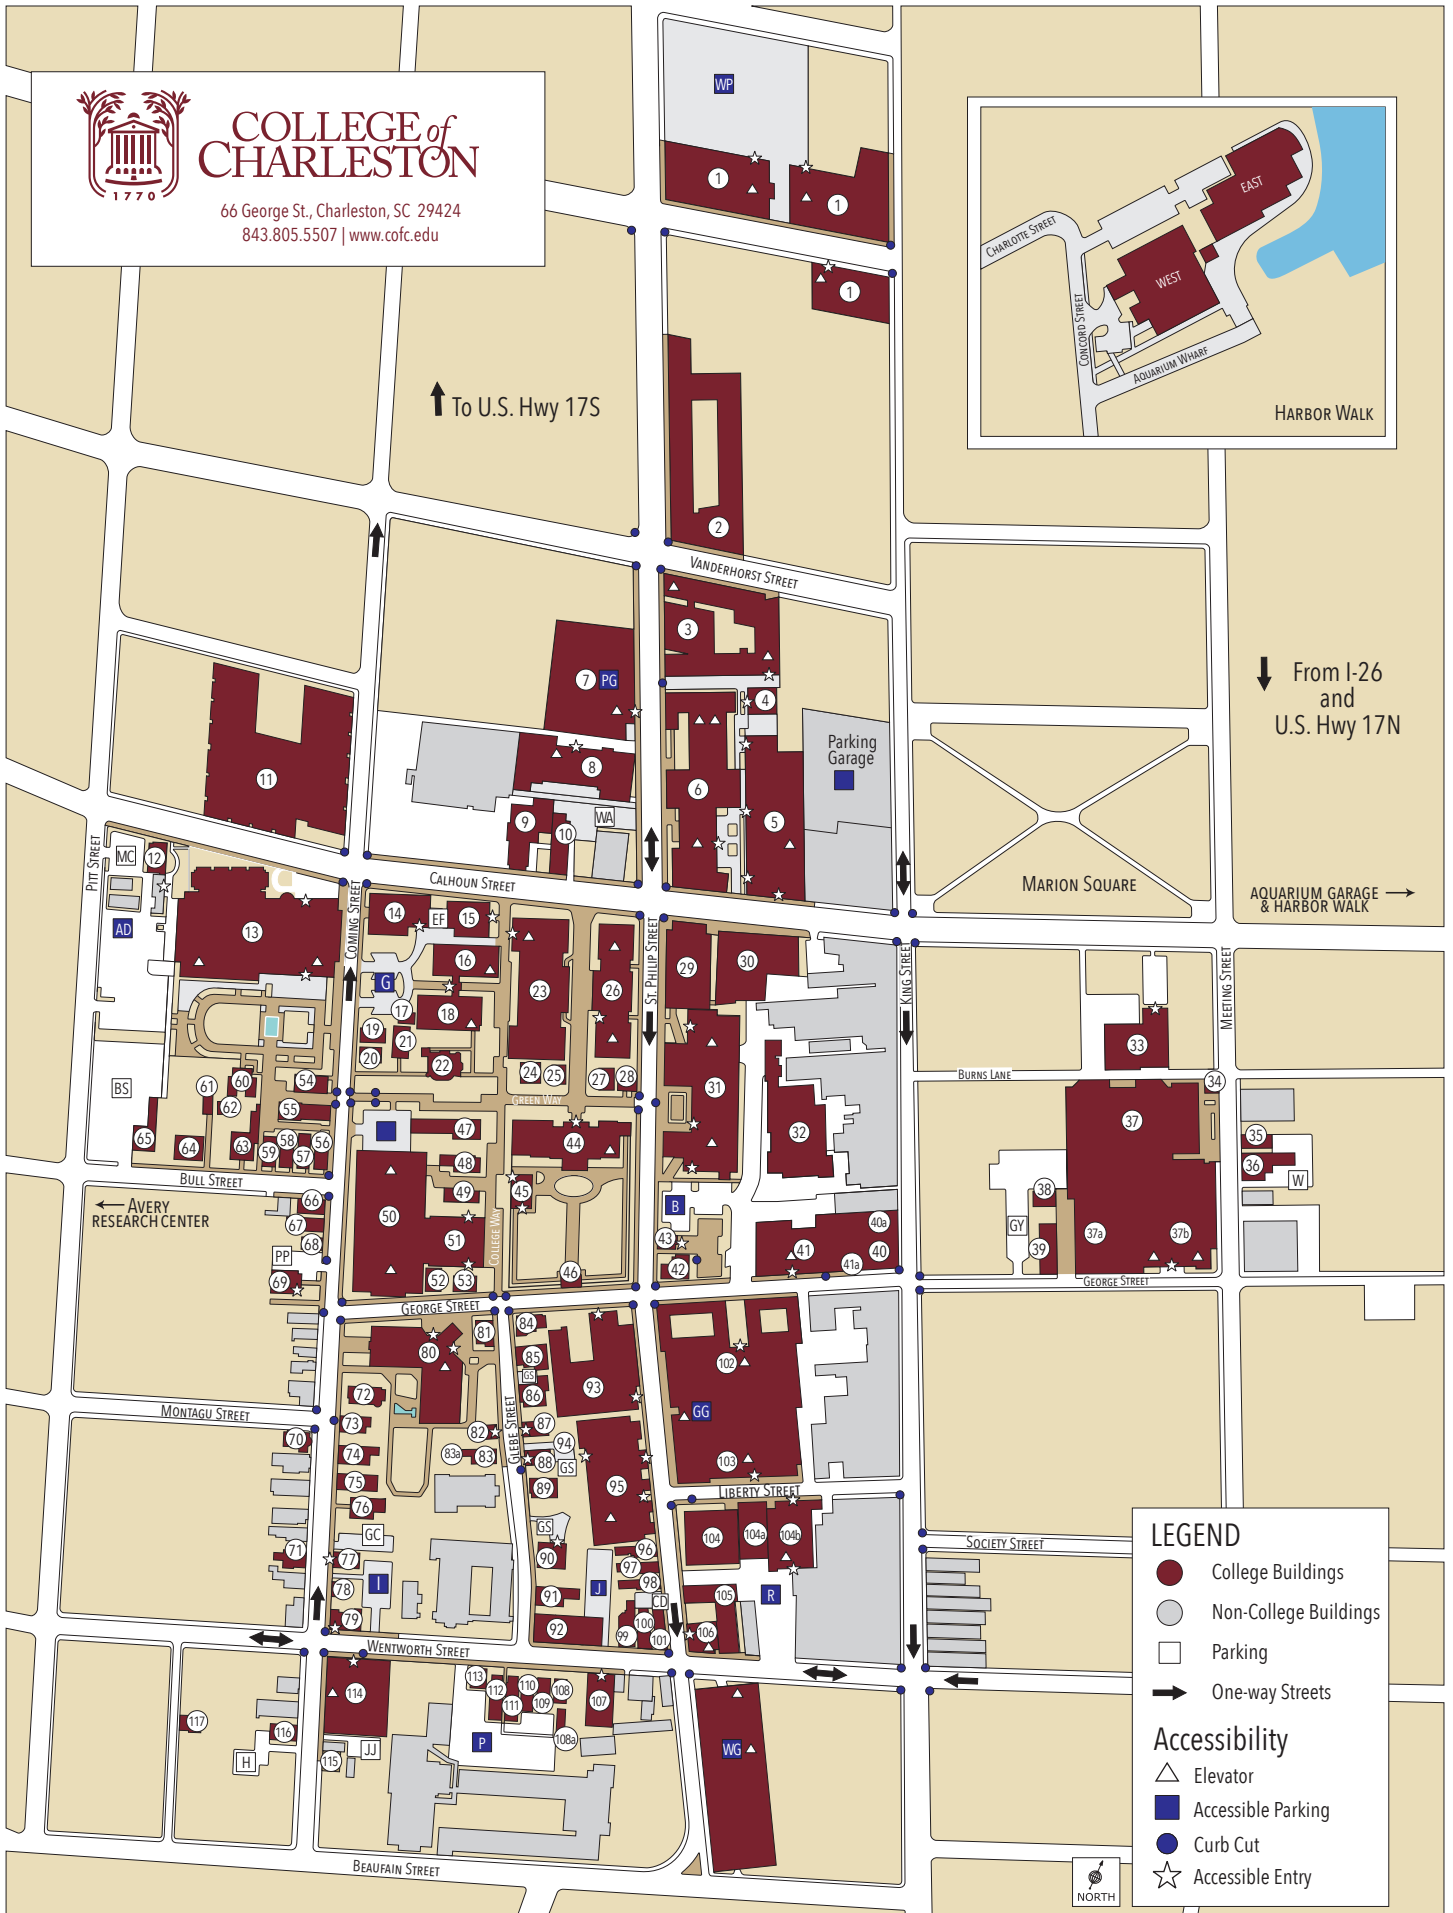

↓ From I-26 and U.S. Hwy 17N

→ AQUARIUM GARAGE & HARBOR WALK